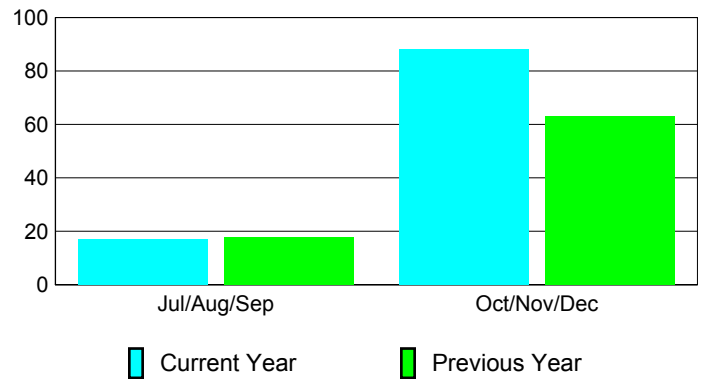

Comparison of Membership Gain/Loss

Current Year Compared to the Previous Year