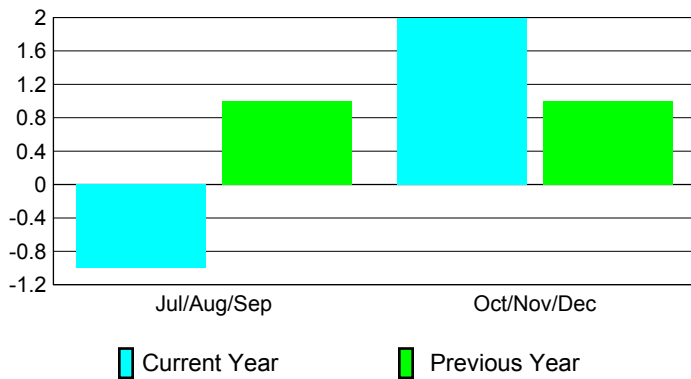

Comparison of Club Gain/Loss

Current Year Compared to the Previous Year