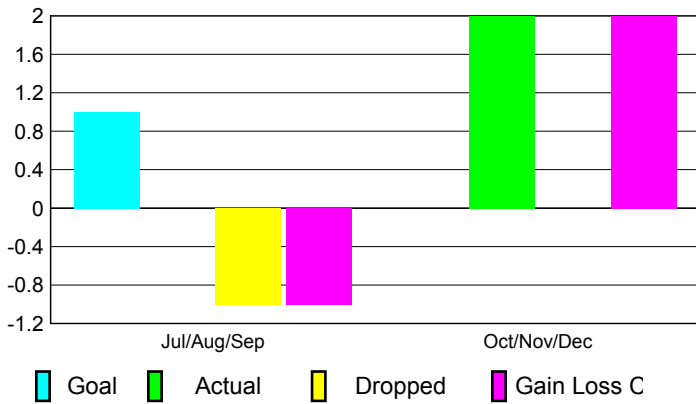

## CLUBS

**Club Results  
2010-2011**

**Clubs  
2009-2010**

Month	New Club Goal	Actual New Clubs	Actual Dropped Clubs	Gain/ Loss of Clubs	Gain/ Loss of Clubs
Jul/Aug/Sep	1	0	-1	-1	1
Oct/Nov/Dec	0	2	0	2	1
<b>Totals</b>	<b>1</b>	<b>2</b>	<b>-1</b>	<b>1</b>	<b>2</b>

### Club Results 2010-2011

Goal, New, Dropped, Gain/Loss

### Comparison of Club Gain/Loss

Current Year Compared to the Previous Year