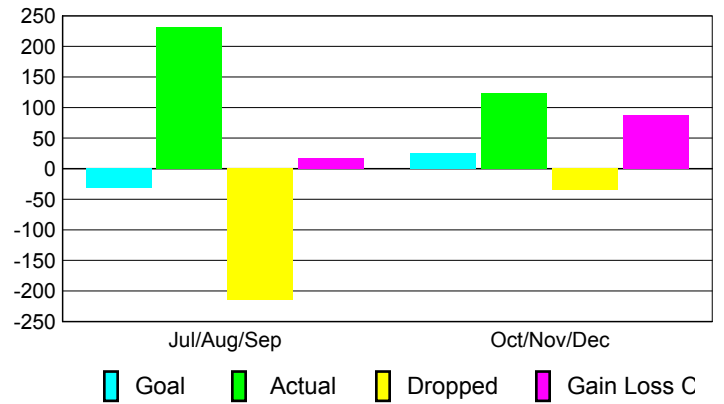

### YTD Status Quo Clubs 2010-2011

Status Quo Clubs Compared to Status Quo Members

## MEMBERSHIP

**Membership Results  
2010-2011**

**Membership  
2009-2010**

Month	Net Memb Goal	Actual New Memb	Actual Dropped Memb	Gain/ Loss of Memb	Gain/ Loss of Memb
Jul/Aug/Sep	-32	232	-215	17	18
Oct/Nov/Dec	25	123	-35	88	63
<b>Totals</b>	<b>-7</b>	<b>355</b>	<b>-250</b>	<b>105</b>	<b>81</b>

### Membership Results 2010-2011

Goal, New, Dropped, Gain/Loss

### Comparison of Membership Gain/Loss

Current Year Compared to the Previous Year